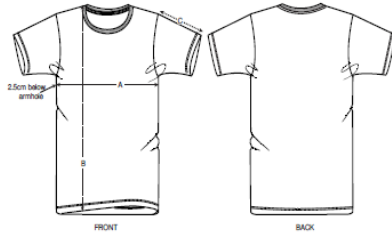

T-Shirts Herren

NORMALE PASSFORM

XXS* XS S M L XL XXL XXXL* XXXXL*

Size guide

SIZES	XXS	XS	S	M	L	XL	XXL	XXXL
A Half Chest	43.5	46	49	52	55	58	61	64
B Body Length	64	66	69	72	74	76	78	80
C Sleeve Length	19	19.5	20.5	21.5	22.5	22.5	23.5	24.5

T-Shirts Damen

ENGANLIEGENDE PASSFORM

XS S M L XL XXL

Size guide

SIZES	XS	S	M	L	XL	XXL
A Half Chest	42	44.5	47.5	50.5	53.5	56.5
B Body Length	62	64	66	68	69	69
C Sleeve Length	16	16	17	17	18	18

Hoddies / Sweatshirt Unisex

MEDIUM FIT

XXS* XS S M L XL XXL XXXL XXXXL*

Size guide

SIZES	XXS	XS	S	M	L	XL	XXL	XXXL
A Half Chest	46.5	49	51.5	54	57	60	63	66
B Body Length	61	63	66	70	72	74	76	78
C Sleeve Length	60.5	61.5	64	65.5	67	68.5	70	70