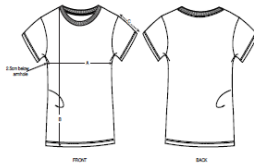

T-Shirts Herren

NORMALE PASSFORM

XXS* XS S M L XL XXL XXXL* XXXXL*

Size guide

SIZES	XXS	XS	S	M	L	XL	XXL	XXXL
A Half Chest	43.5	46	49	52	55	58	61	64
B Body Length	64	66	69	72	74	76	78	80
C Sleeve Length	19	19.5	20.5	21.5	22.5	22.5	23.5	24.5

T-Shirts Damen

ENGANLIEGENDE PASSFORM

XS S M L XL XXL

Size guide

SIZES	XS	S	M	L	XL	XXL
A Half Chest	42	44.5	47.5	50.5	53.5	56.5
B Body Length	62	64	66	68	69	69
C Sleeve Length	16	16	17	17	18	18

Hoddies / Sweatshirt Unisex

MEDIUM FIT

XXS* XS S M L XL XXL XXXL XXXXL*

Size guide

SIZES	XXS	XS	S	M	L	XL	XXL	XXXL
A Half Chest	46.5	49	51.5	54	57	60	63	66
B Body Length	61	63	66	70	72	74	76	78
C Sleeve Length	60.5	61.5	64	65.5	67	68.5	70	70